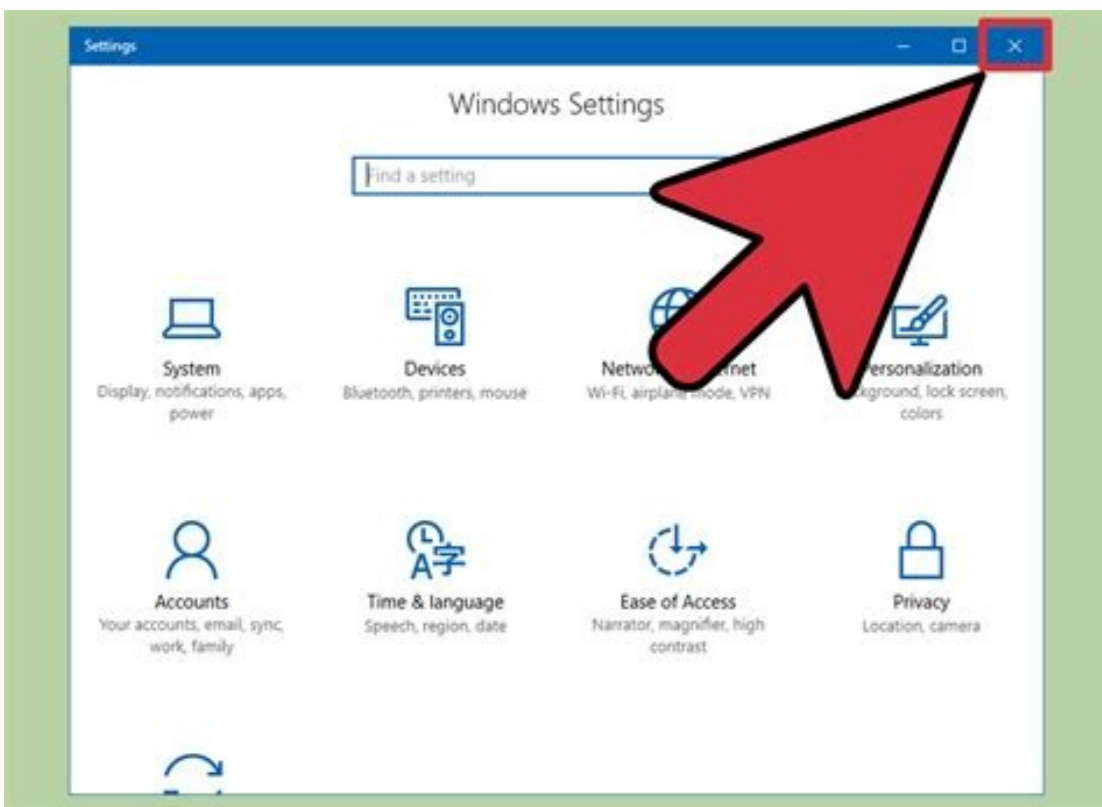

How to connect Phone to TV without Wi-Fi